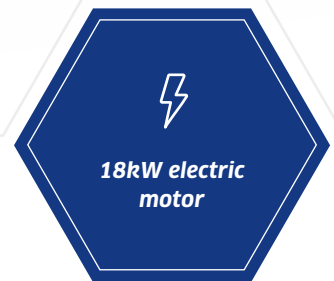

FARMTRAC FT25G

A viable alternative to a diesel compact tractor

New all-electric FT25G tractor from Farmtrac. All the functions and features of a compact tractor, with the benefits of electric power. A compact machine designed for a number of applications including greenhouse work, municipalities, equestrian centres and more, for when you need quieter, cleaner machinery.

reesinkagriculture.co.uk

18kW electric motor

*An agricultural machinery partner with great service and great value.
Great Choice. Great Performance. Great Value. Great Results*

FARMTRAC FT25G

Motor	
Type	Three phase AC induction motor
Power (kW)	18
Battery Pack	
Type	NMC
Pack capacity	300AH
Charge time	8hrs from 0-100%
Transmission	
Type	3-range constant mesh
Differential lock	Standard
Brakes	
Type	Oil immersed brakes
Parking brake	Independent
Three Point Linkage	
Category	Cat 1N
Hydraulics	
Rear linkage control	Position control
Lift capacity (kg)	450 (at hitch point)
Pump capacity (lpm)	15.9
Auxiliary valve	1DA (2 nos.)
PTO	
Rear PTO (rpm)	540
Mid PTO (rpm)	2200 (not available on Ag tyres)
Steering	
Type	Hydrostatic power steering
Front Axle	
Type	Selectable 4WD
Dimensions	
Length (mm)	2754
Width (mm)	1470
Height (mm)	2207
Wheelbase (mm)	1551
Weight (kg)	1208

22kW battery pack

Onboard charger

Zero emissions & low noise

Standard Equipment

- 72V lithium-ion battery technology
- Zero emissions
- Minimal noise and vibration
- Onboard battery charger
- Easy to view instrument panel
- Three range transmission
- Selectable 4WD
- Independent 540 rpm rear PTO
- Rear hydraulic spool valves
- Rear work lamp
- Road lighting kit
- Flashing beacon (ROPS mounted)
- Front weight bracket
- Independent parking brake
- Rear mounted tool box